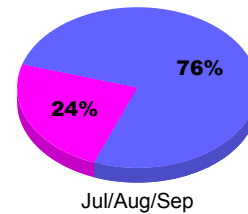

Gender Comparison 2011-2012